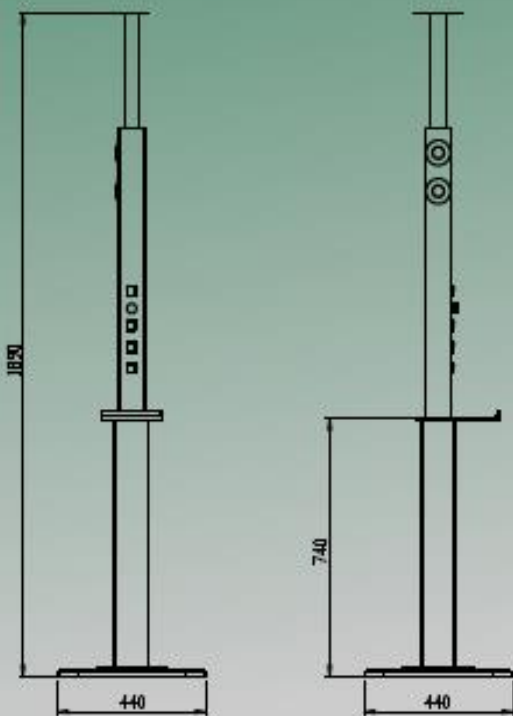

REFRACTION UNIT TOWER

Stand alone, specially designed for work with manual or digital phoropter

- Column for phoropter and chart projector
- Adjustable overhead reading lamps
- Robust construction, does not require fixing to the floor
- Counterbalanced phoropter arm